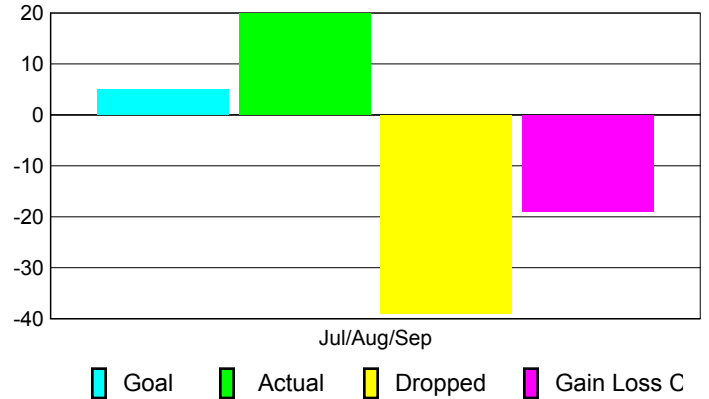

Membership Results 2010-2011

Goal, New, Dropped, Gain/Loss

Comparison of Membership Gain/Loss

Current Year Compared to the Previous Year